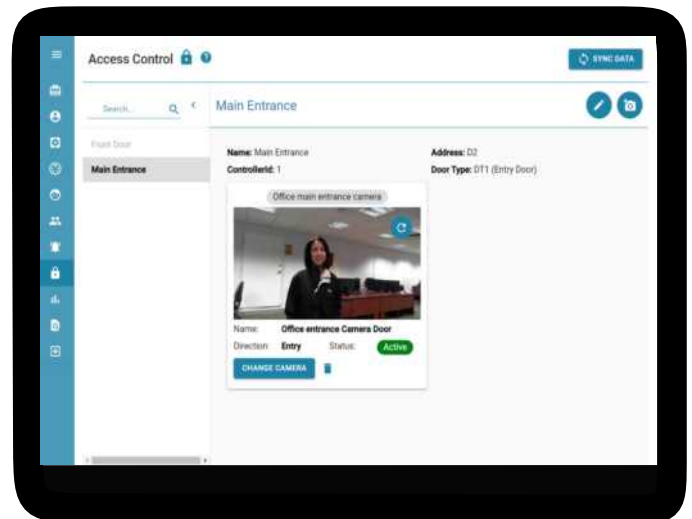

Imagus' Facial Recognition Solution is fully integrated into Inner Range Integrity Access Control System.

Strengthen access security using 2FA with facial recognition to verify your identity.

Face identification for safe contactless access control. A simple and effective method to verify the identity of a person.

Imagus Integriti Integration

IMPLEMENTATION - EASY AS 1, 2, 3

Imagus Software provides tools to handle everything from the start to finish, keeping the process simple and easy to ensure a seamless installation with no disruptions to your business.

1

SOFTWARE INSTALLATION

Install software using the installers provided by Vix Vizion.

2

SETUP SYSTEM HANDSHAKE

Establish the communication between the systems through the REST/XML Web Service using Integriti System Designer and Imagus Configuration Tool.

3

ASSOCIATE CAMERA TO DOORS

Door camera association is easily configured through the "Access Control" function using the Imagus Web Settings application.

CREDENTIAL MANAGEMENT

Integriti manages all credentials from a single interface, including the reporting of security alarms and audits of changes to credentials. A Face Card is generated automatically for each user after the initial sync process from Integriti to Imagus. Setup is quick and straightforward, requiring little effort on your part and avoiding any disruption in your day-to-day business operations.