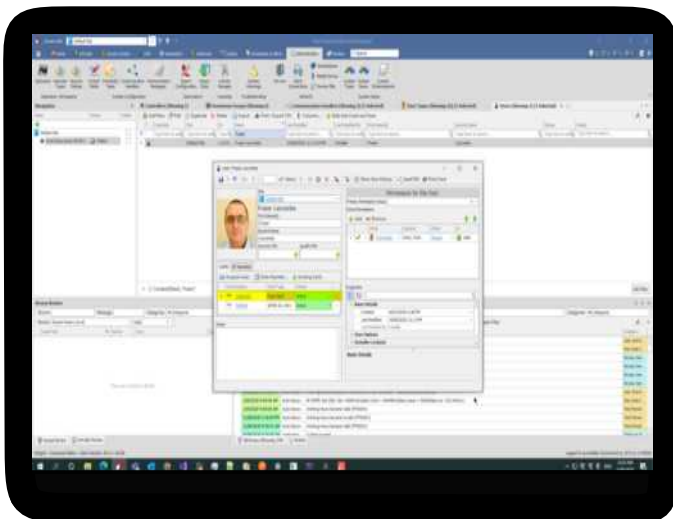

Imagus' Facial Recognition Solution is fully integrated into Inner Range Integrity Access Control System.

Strengthen access security using 2FA with facial recognition to verify your identity.

Face identification for safe contactless access control. A simple and effective method to verify the identity of a person.

Imagus Integriti Integration

IMPLEMENTATION - EASY AS 1, 2, 3

Imagus Software provides tools to handle everything from the start to finish, keeping the process simple and easy to ensure a seamless installation with no disruptions to your business.

1

SOFTWARE INSTALLATION

Install software using the installers provided by Vix Vizion.

2

SETUP SYSTEM HANDSHAKE

Establish the communication between the systems through the REST/XML Web Service using Integriti System Designer and Imagus Configuration Tool.

3

ASSOCIATE CAMERA TO DOORS

Door camera association is easily configured through the "Access Control" function using the Imagus Web Settings application.

CREDENTIAL MANAGEMENT

Integriti manages all credentials from a single interface, including the reporting of security alarms and audits of changes to credentials. A Face Card is generated automatically for each user after the initial sync process from Integriti to Imagus. Setup is quick and straightforward, requiring little effort on your part and avoiding any disruption in your day-to-day business operations.